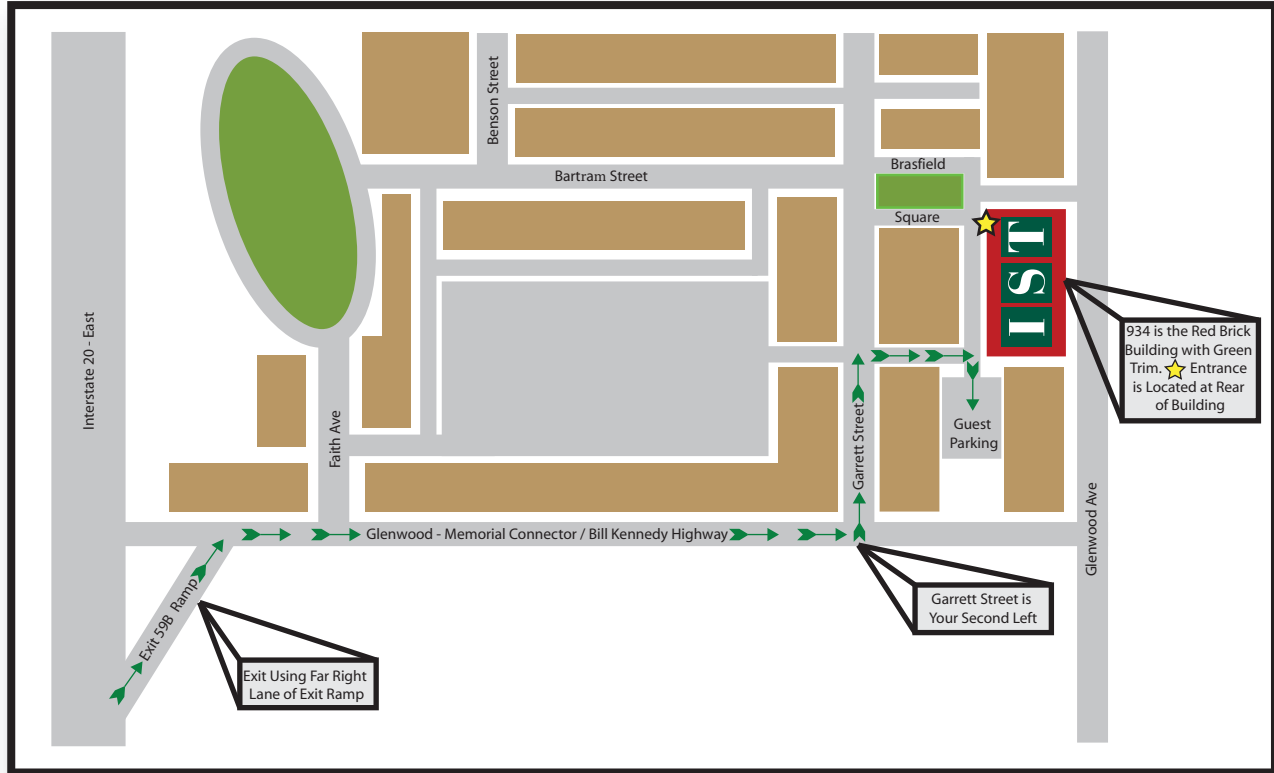

IST Corporate Office Directions

934 Glenwood Avenue
Suite 250
Atlanta, GA 30316

(404) 582-8850 - Phone
(404) 582-8860 - Fax
www.istmanagement.com

Directions to IST Management Services Corporate Office:

Coming from North or South of Downtown area:

75/85 toward Downtown & I-20 then directions below.

Coming from Downtown area or West of Downtown:

Take I-20 East: take Exit 59B (2nd exit past Downtown Connector). Go right at top of ramp onto Glenwood Memorial Connector / Bill Kennedy Highway. Turn left at second street (Garrett Street) into Glenwood Park Community. Turn right at first alley. Guest Parking is located in the lot on right at end of alley. The red brick building with green trim is 934 Glenwood. Entrance is located at rear of building. IST's Corporate office is located on the 2nd floor, Suite 250.

Coming from East of Downtown area:

Take I-20 West: take Exit 59A (Boulevard Ave.). Follow exit and u-turn over 1-20 to head east. Exit at 59B to Glenwood Ave. Go right at top of ramp onto Glenwood Memorial Connector / Bill Kennedy Highway. Turn left at second street (Garrett Street) into Glenwood Park Community. Turn right at first alley. Guest Parking is located in the lot on right at end of alley. The red brick building with green trim is 934 Glenwood. Entrance is located at rear of building. IST's Corporate office is located on the 2nd floor, Suite 250.